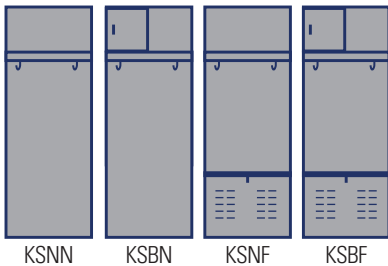

**CLASSIC KD LOCKERS
STANDARD QUIET KD LOCKERS
ROOKIE OPEN-FRONT SPORT LOCKERS**

***ORDERS SHIP WITHIN 4-WEEKS - ARO**

ROOKIE - OPTIONS

LOCKER ACCESSORIES

- KMP FINISHED END PANELS
- 4" Z-BASE
- INDIVIDUAL SLOPE TOPS
- FILLERS: FRONT, TOP & CORNERS
- CONTINUOUS SLOPE TOPS
- 12" WIDE X 60" / 66" / 72" / 78" HIGH
- RECESS TOP & SIDE TRIM FOR LOCKERS WITHOUT LEGS ONLY
- BENCHES & PEDESTALS
- LOCKS
- 6" CLOSED FRONT & SIDE BASES
- LOCK HOLE COVER PLATES

KD LOCKER TIERS

| Tier | CHOOSE "LTE" KD LOCKER SIZES | | CHOOSE FROM PLAIN OR LOUVERED DOORS | | CHOOSE WITH OR WITHOUT LEGS | |
|-------------|------------------------------|-------------|-------------------------------------|----------------------|-----------------------------|--|
| | Width | Depth | Opening Height | Frame Height w/ Legs | Frame Height w/out Legs | |
| Single Tier | 12" | 12" 15" 18" | 60" 72" | 66" 78" | 60" 72" | |
| Double Tier | 12" | 12" 15" 18" | 30" 36" | 66" 78" | 60" 72" | |
| Triple Tier | 12" | 12" 15" 18" | 24" | 78" | 72" | |
| Five Tier | 12" | 12" 15" 18" | 12" | 66" | 60" | |
| Six Tier | 12" | 12" 15" 18" | 12" | 78" | 72" | |
| Rookie | 24" | 18" 22" | --- | N/A | 72" | |