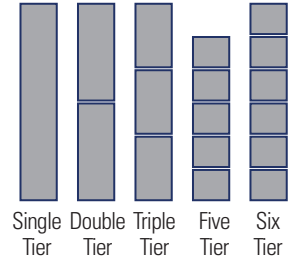

**CLASSIC KD LOCKERS
STANDARD QUIET KD LOCKERS
ROOKIE OPEN-FRONT SPORT LOCKERS**

***ORDERS SHIP WITHIN 4-WEEKS - ARO**

ROOKIE - OPTIONS

LOCKER ACCESSORIES

- KMP FINISHED END PANELS
- 4" Z-BASE
- INDIVIDUAL SLOPE TOPS
- FILLERS: FRONT, TOP & CORNERS
- CONTINUOUS SLOPE TOPS
- 12" WIDE X 60" / 66" / 72" / 78" HIGH
- RECESS TOP & SIDE TRIM FOR LOCKERS WITHOUT LEGS ONLY
- BENCHES & PEDESTALS
- LOCKS
- 6" CLOSED FRONT & SIDE BASES
- LOCK HOLE COVER PLATES

KD LOCKER TIERS

| Tier | CHOOSE "LTE" KD LOCKER SIZES | | CHOOSE FROM PLAIN OR LOUVERED DOORS | | CHOOSE WITH OR WITHOUT LEGS | |
|-------------|------------------------------|-------------|-------------------------------------|----------------------|-----------------------------|--|
| | Width | Depth | Opening Height | Frame Height w/ Legs | Frame Height w/out Legs | |
| Single Tier | 12" | 12" 15" 18" | 60" 72" | 66" 78" | 60" 72" | |
| Double Tier | 12" | 12" 15" 18" | 30" 36" | 66" 78" | 60" 72" | |
| Triple Tier | 12" | 12" 15" 18" | 24" | 78" | 72" | |
| Five Tier | 12" | 12" 15" 18" | 12" | 66" | 60" | |
| Six Tier | 12" | 12" 15" 18" | 12" | 78" | 72" | |
| Rookie | 24" | 18" 22" | --- | N/A | 72" | |